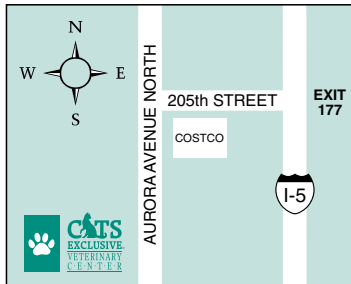

Directions

19203 Aurora Avenue North, Shoreline, Washington
(206) 546-2287 (546-CATS)

From North: Take exit 177 (205th Street/Lake Forest Park) off I-5. Head west (right) to Aurora Avenue North. Take a left on Aurora Avenue North (Highway 99) — look for Cats Exclusive on the right.

From South: Take exit 176 (175th Street) off I-5. Head west (left) to Aurora Avenue North. Then take a right on Aurora Avenue North (Highway 99) — look for Cats Exclusive on the left.
