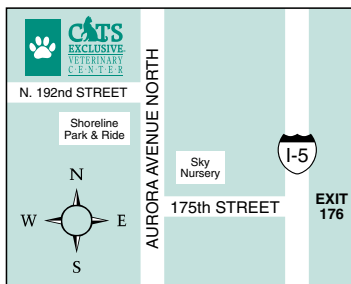

Directions

19203 Aurora Avenue North, Shoreline, Washington
(206) 546-2287 (546-CATS)

From North: Take exit 177 (205th Street/Lake Forest Park) off I-5. Head west (right) to Aurora Avenue North. Take a left on Aurora Avenue North (Highway 99) — look for Cats Exclusive on the right.

From South: Take exit 176 (175th Street) off I-5. Head west (left) to Aurora Avenue North. Then take a right on Aurora Avenue North (Highway 99) — look for Cats Exclusive on the left.
